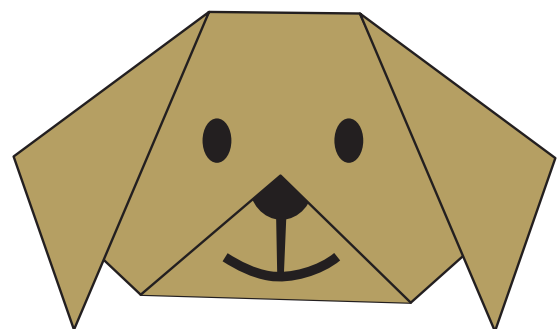

Create a pet dog!

Cut an A4 sheet of paper into a square then follow these six simple instructions to create your very own origami pet dog!
Then have fun coloring him and choosing his name!

Share your creations with us!
#tenderleaf
f i g p t

1 Fold the square paper in half

2 Fold in half again to make the crease

3 Fold in the dotted line

4 Fold in the dotted line

5 Fold in the dotted line

6 Draw the dog's face